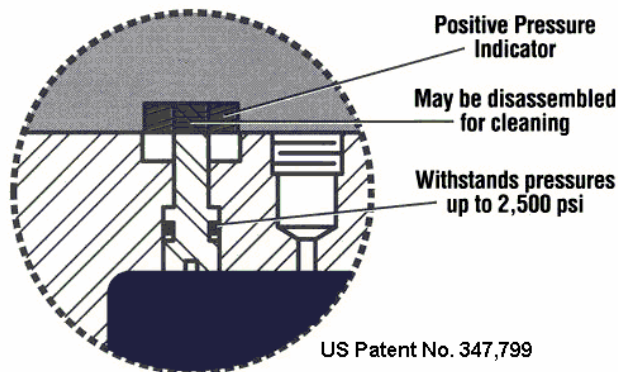

CellTell[™] Positive Pressure Indicator

CELLTELL[™] positive safety indicator takes the guesswork out of pressure cell status.

- Determine pressure status at a glance
 - **CELLTELL UP**—*PRESSURE WARNING*
 - **CELLTELL DOWN**—*SAFE PRESSURE LEVEL (<10 psi)*
- Simple, fail-safe design
- Unaffected by high temperatures
- Resistant to motion caused by vibration and rotation
- Available in all common HPHT cell and lid configurations
- CELLTELL can be retrofitted into existing HPHT cells and caps